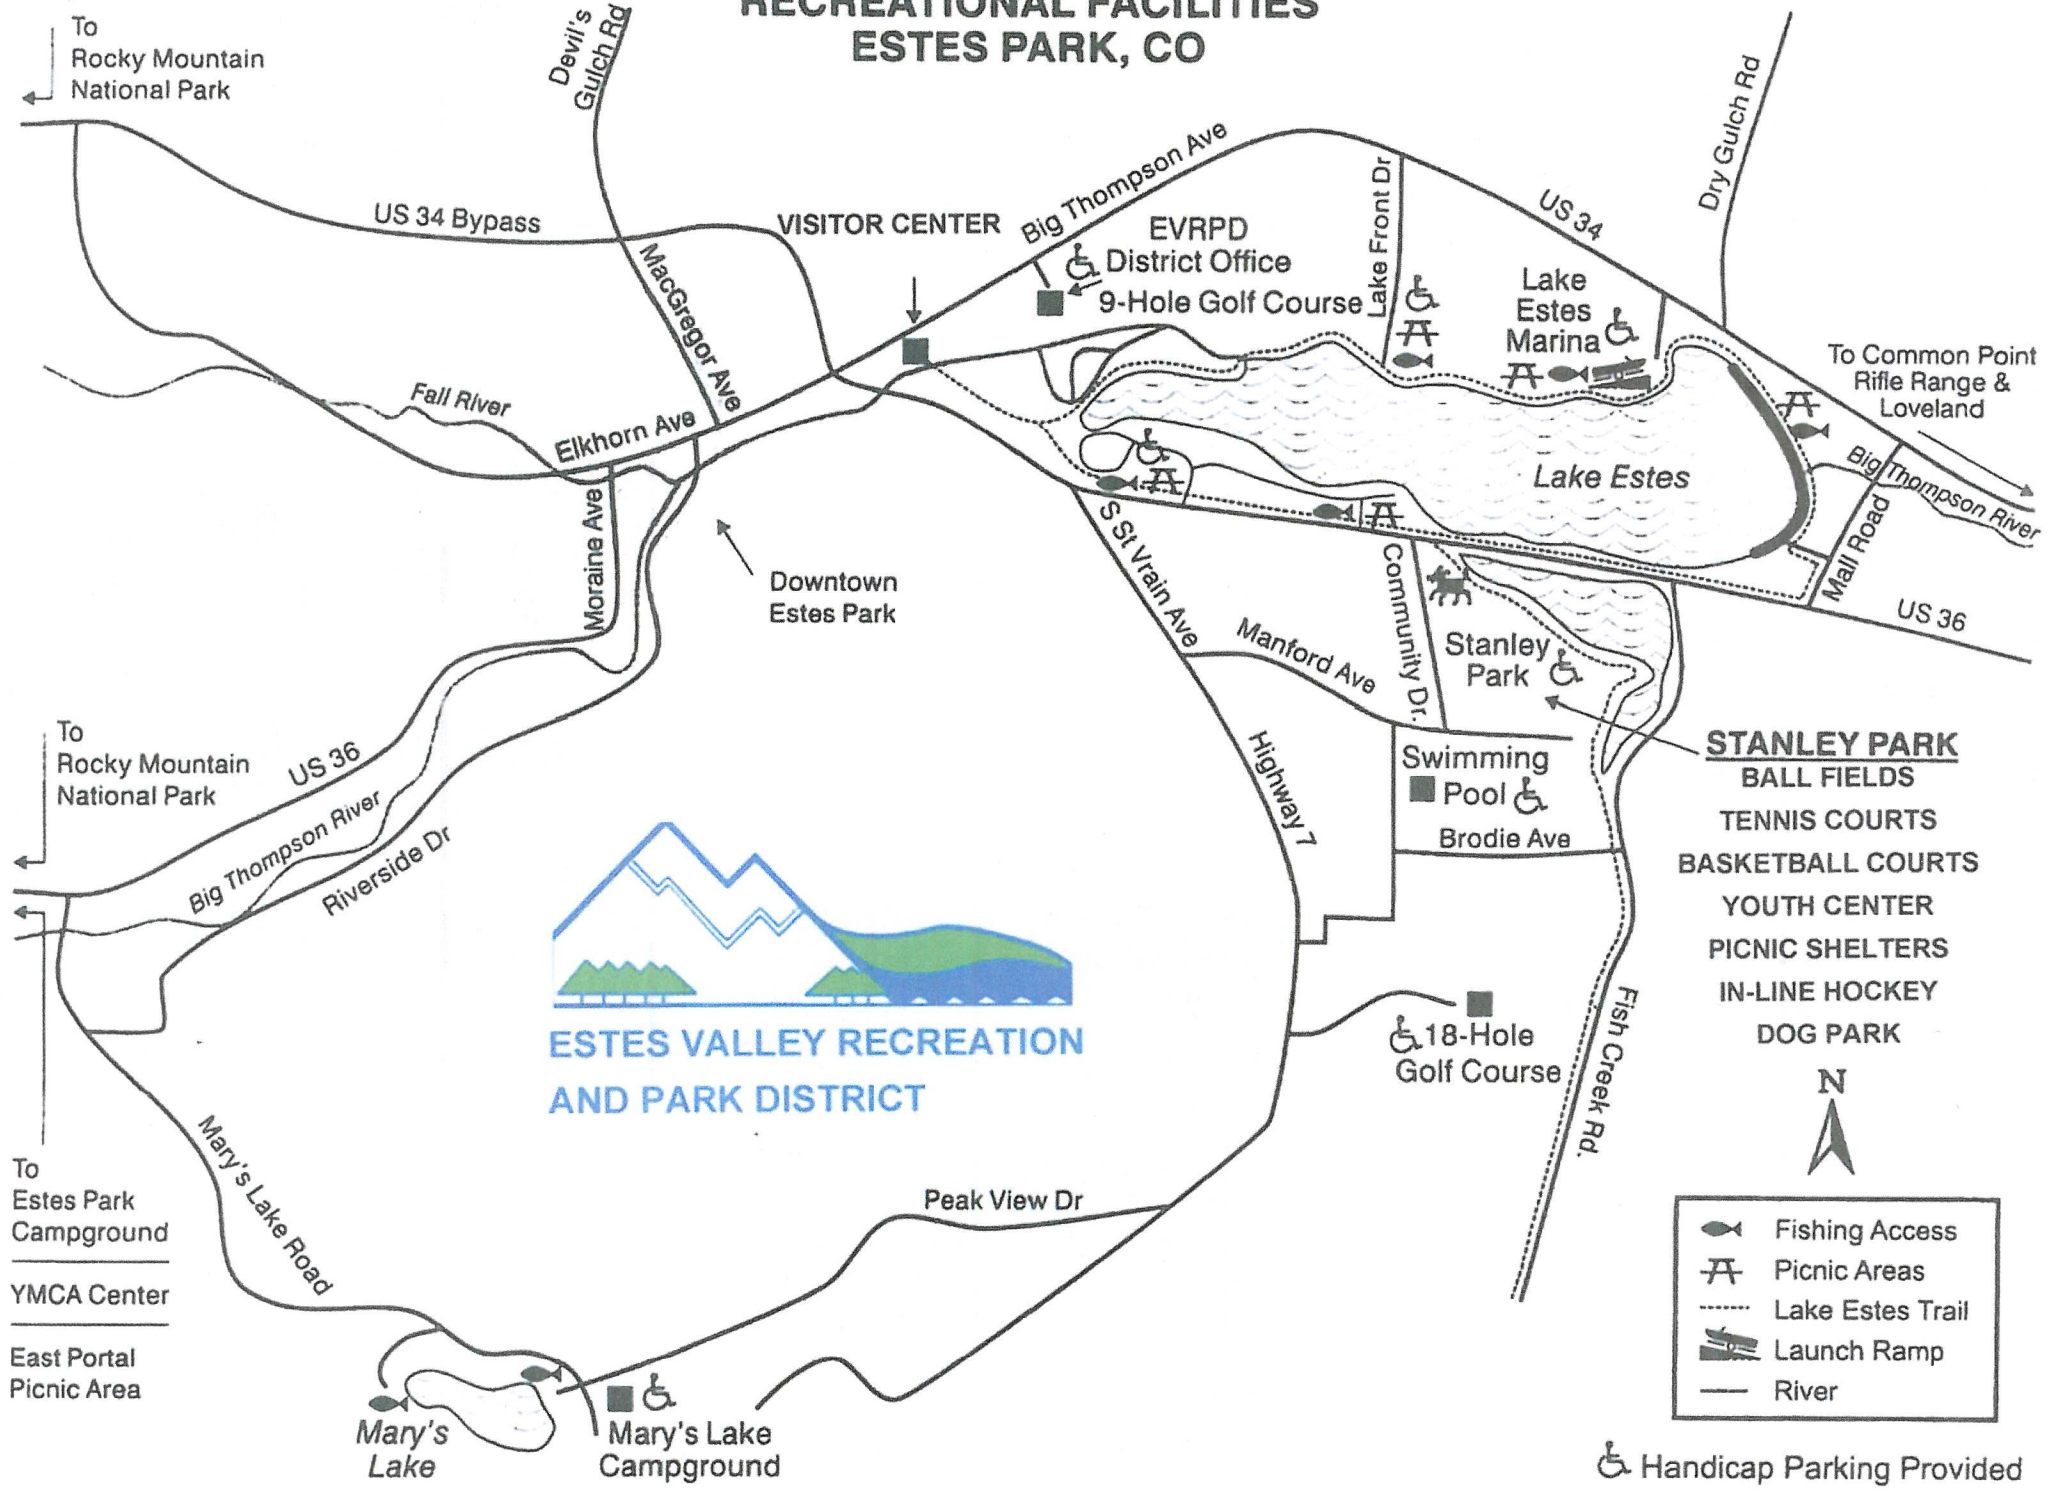

ESTES VALLEY RECREATION & PARK DISTRICT RECREATIONAL FACILITIES ESTES PARK, CO

- STANLEY PARK**
- BALL FIELDS
 - TENNIS COURTS
 - BASKETBALL COURTS
 - YOUTH CENTER
 - PICNIC SHELTERS
 - IN-LINE HOCKEY
 - DOG PARK

	Fishing Access
	Picnic Areas
	Lake Estes Trail
	Launch Ramp
	River

Handicap Parking Provided