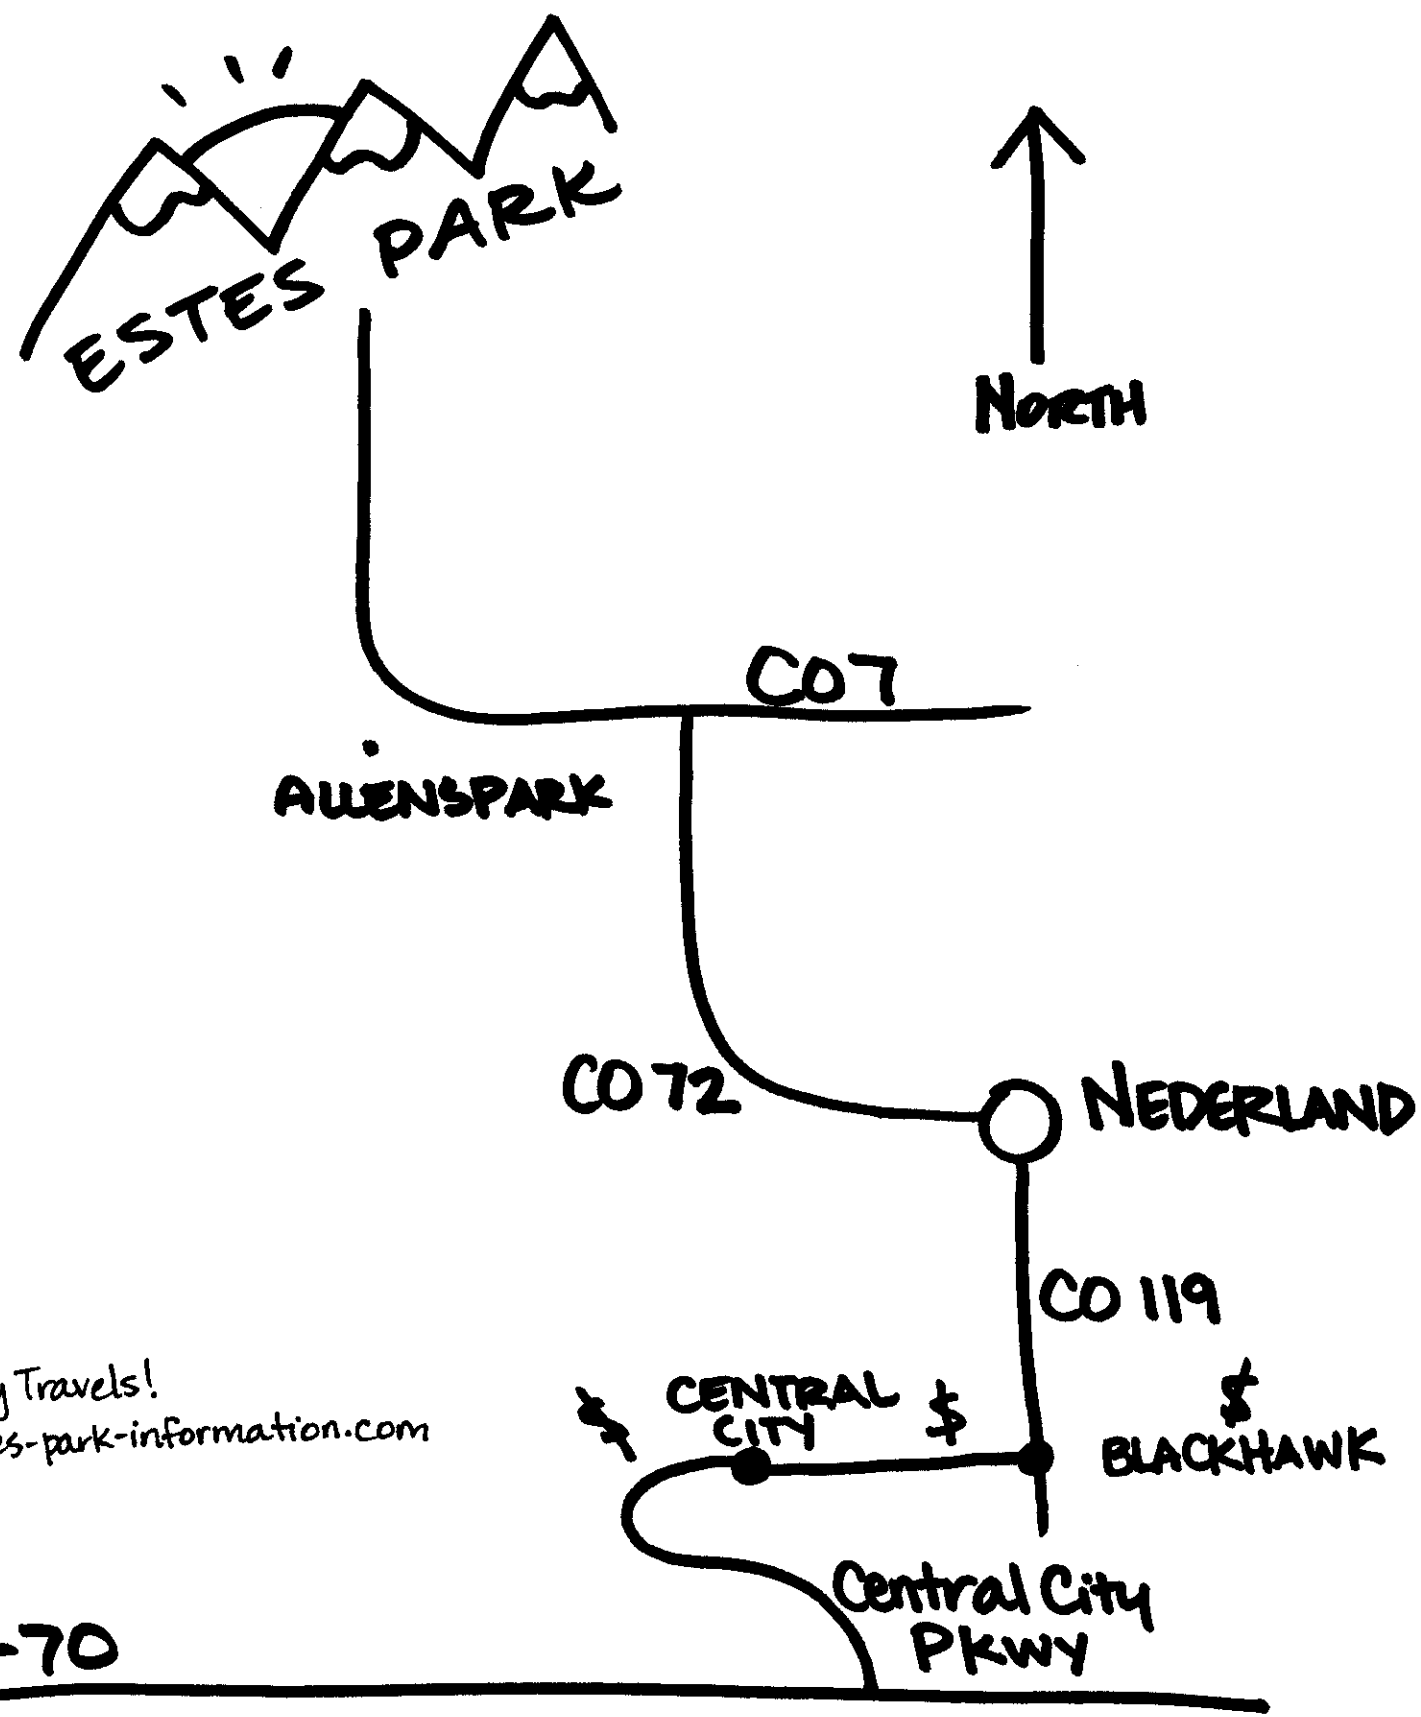

To Estes Park from W. Colorado: (ANY TIME)

Drive time: Approx. 1 3/4 hrs
from I-70

Happy Travels!
estes-park-information.com

I-70